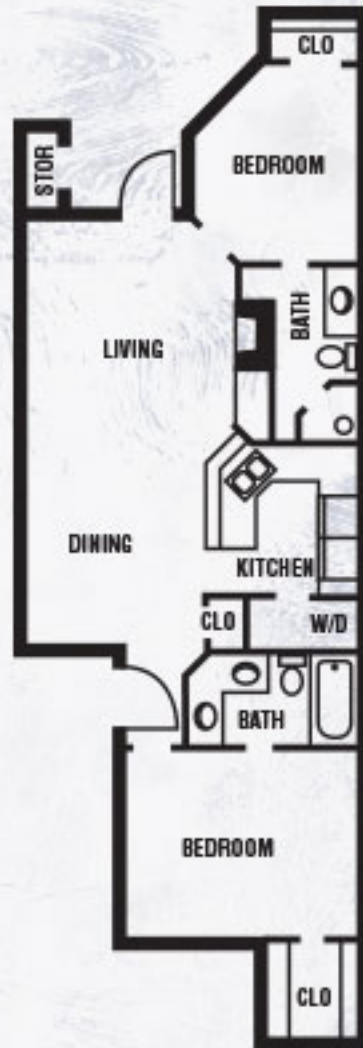

WATERCHASE

All dimensions are approximate. Not all features may be available in every apartment. See a representative for details.

<i>2x2</i>	1 bed	amenities:	rent:
	1 bath		deposit:
	924 sq.ft.		fees:

Waterchase-Apts.com