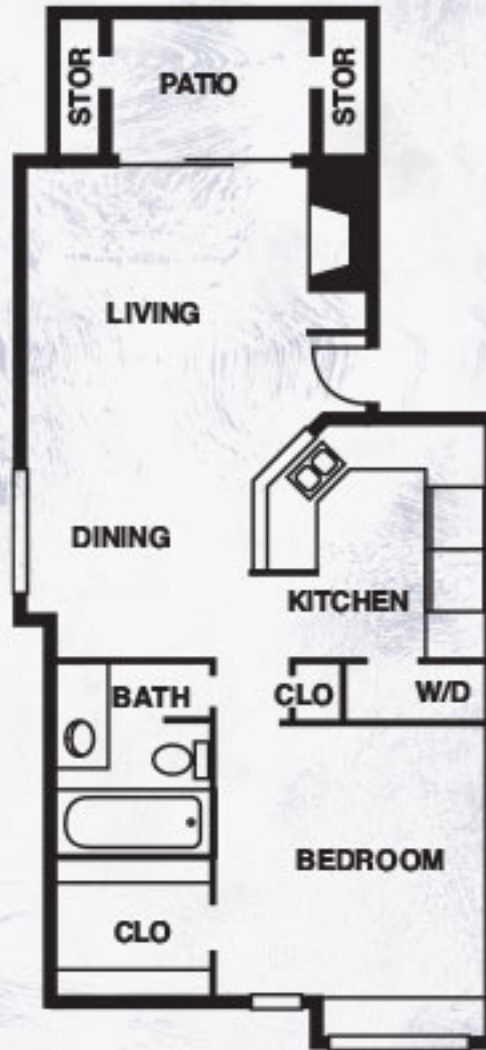

WATERCHASE

All dimensions are approximate. Not all features may be available in every apartment. See a representative for details.

<i>1x1</i>	1 bed	amenities:	rent:
	1 bath		deposit:
	788 sq.ft.		fees:

Waterchase-Apts.com