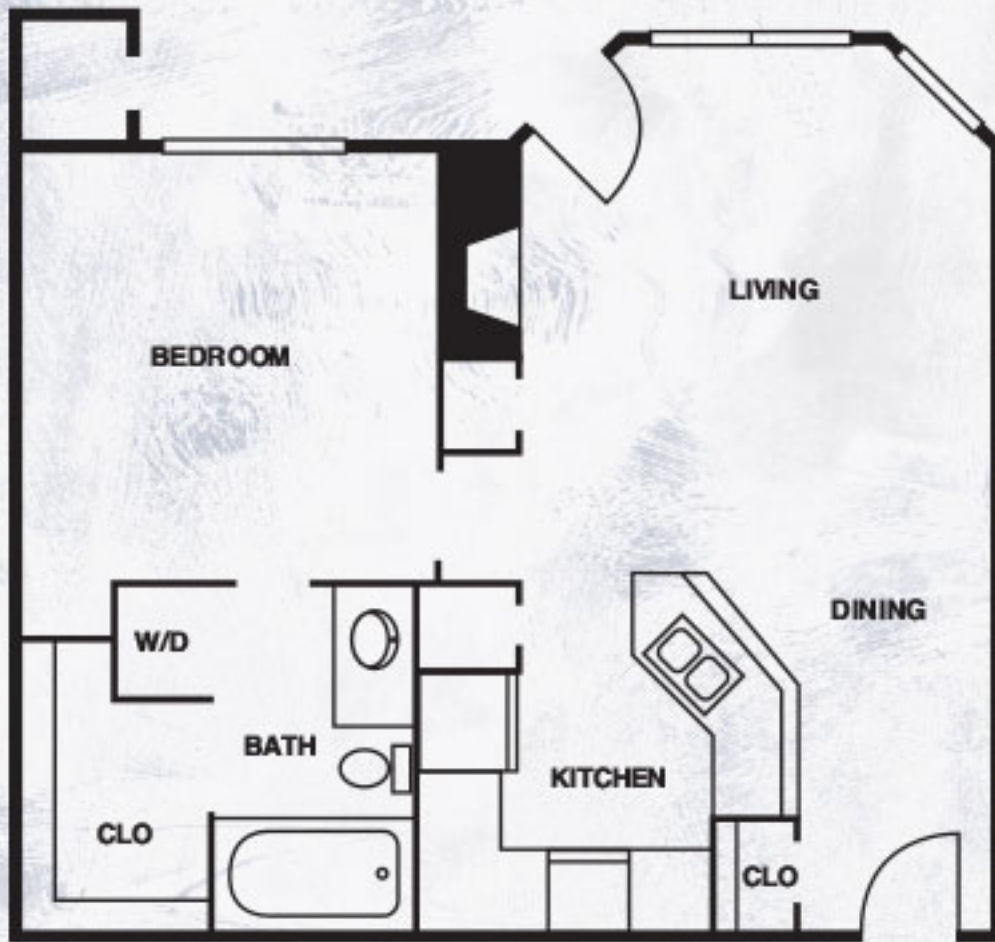

WATERCHASE

All dimensions are approximate. Not all features may be available in every apartment. See a representative for details.

<i>1x1</i>	1 bed	amenities:	rent:
	1 bath		deposit:
	697 sq.ft.		fees:

Waterchase-Apts.com