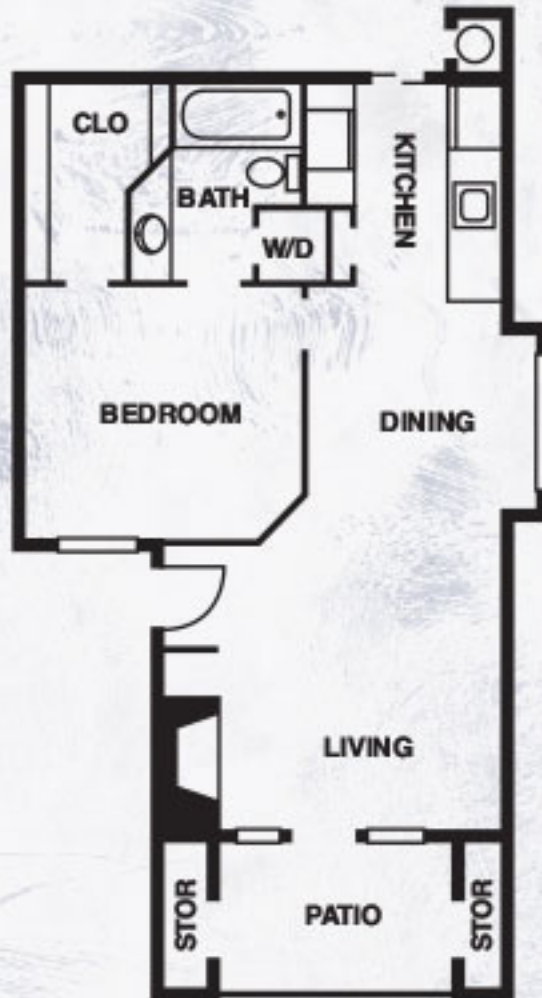

WATERCHASE

All dimensions are approximate. Not all features may be available in every apartment. See a representative for details.

<i>1x1</i>	1 bed	amenities:	rent:
	1 bath		deposit:
	588 sq.ft.		fees:

Waterchase-Apts.com