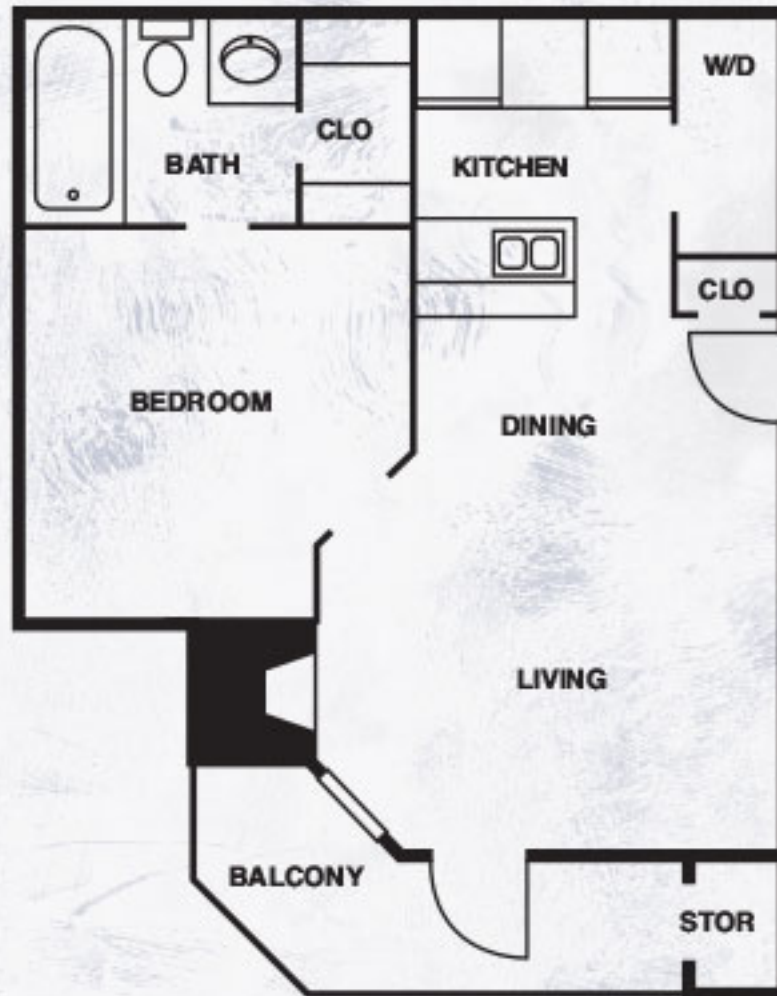

WATERCHASE

All dimensions are approximate. Not all features may be available in every apartment. See a representative for details.

<i>1x1</i>	1 bed	amenities:	rent:
	1 bath		deposit:
	520 sq.ft.		fees:

Waterchase-Apts.com